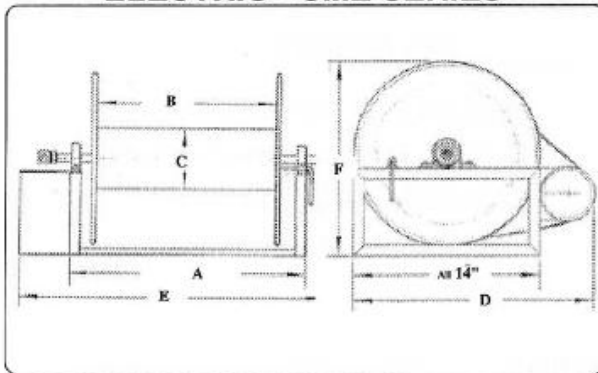

MANUAL - SM SERIES

Model Number	Reel Dimensions In Inches						Unit Weight
	A	B	C	D	E	F	
SM 6	11"	6"	6"	17"	19"	18"	33 lbs.
SM 8	13"	8"	6"	17"	21"	18"	34 lbs.
SM 12	17"	12"	6"	17"	25"	18"	38 lbs.
SM 18	23"	18"	6"	17"	31"	18"	41 lbs.
SM 22	27"	22"	6"	17"	35"	18"	45 lbs.
SM 30	36"	30"	6"	17"	43"	18"	56 lbs.

ELECTRIC - SME SERIES

Model Number	Reel Dimensions In Inches						Unit Weight
	A	B	C	D	E	F	
SME 6	11"	6"	6"	22"	18"	18"	64 lbs.
SME 8	13"	8"	6"	22"	20"	18"	66 lbs.
SME 12	17"	12"	6"	22"	24"	18"	68 lbs.
SME 18	23"	18"	6"	22"	30"	18"	73 lbs.
SME 22	27"	22"	6"	22"	34"	18"	76 lbs.
SME 30	36"	30"	6"	22"	43"	18"	88 lbs.