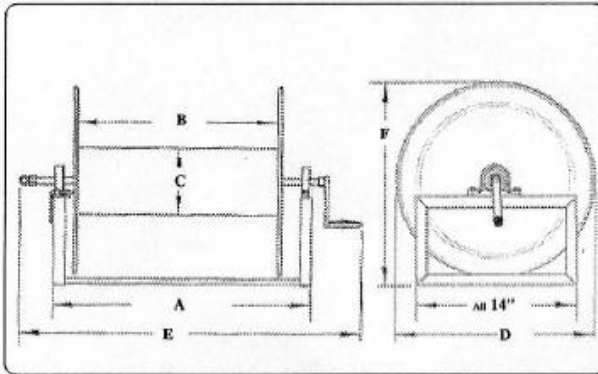

MANUAL - SM SERIES

Model Number	Reel Dimensions In Inches						Unit Weight
	A	B	C	D	E	F	
SM 6	11"	6"	6"	17"	19"	18"	33 lbs.
SM 8	13"	8"	6"	17"	21"	18"	34 lbs.
SM 12	17"	12"	6"	17"	25"	18"	38 lbs.
SM 18	23"	18"	6"	17"	31"	18"	41 lbs.
SM 22	27"	22"	6"	17"	35"	18"	45 lbs.
SM 30	36"	30"	6"	17"	43"	18"	56 lbs.

ELECTRIC - SME SERIES

Model Number	Reel Dimensions In Inches						Unit Weight
	A	B	C	D	E	F	
SME 6	11"	6"	6"	22"	18"	18"	64 lbs.
SME 8	13"	8"	6"	22"	20"	18"	66 lbs.
SME 12	17"	12"	6"	22"	24"	18"	68 lbs.
SME 18	23"	18"	6"	22"	30"	18"	73 lbs.
SME 22	27"	22"	6"	22"	34"	18"	76 lbs.
SME 30	36"	30"	6"	22"	43"	18"	88 lbs.